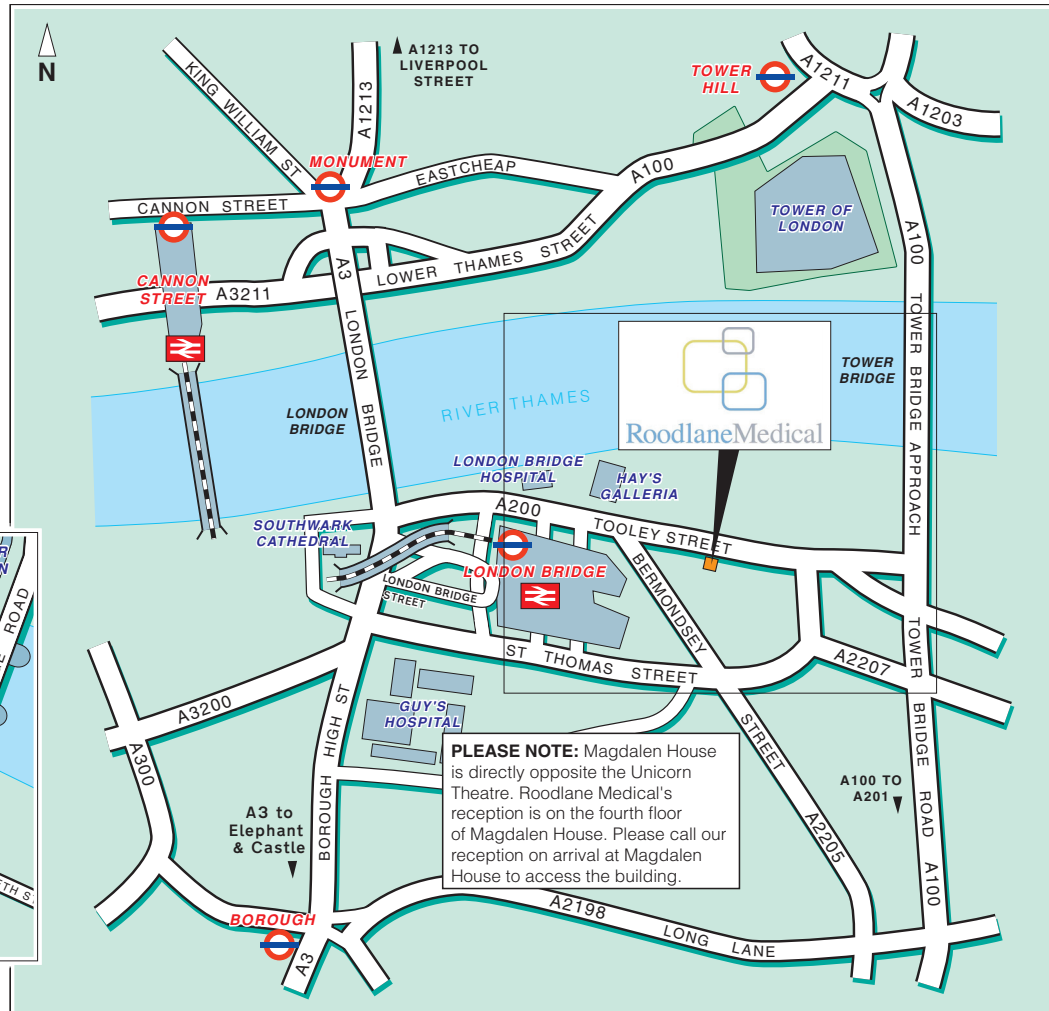

RoodlaneMedical

Roodlane Medical Limited
4th Floor Magdalen House
148 Tooley Street
London SE1 2TU

Tel: 0845 437 0691
www.roodlane.co.uk

PLEASE NOTE: Magdalen House is directly opposite the Unicorn Theatre. Roodlane Medical's reception is on the fourth floor of Magdalen House. Please call our reception on arrival at Magdalen House to access the building.